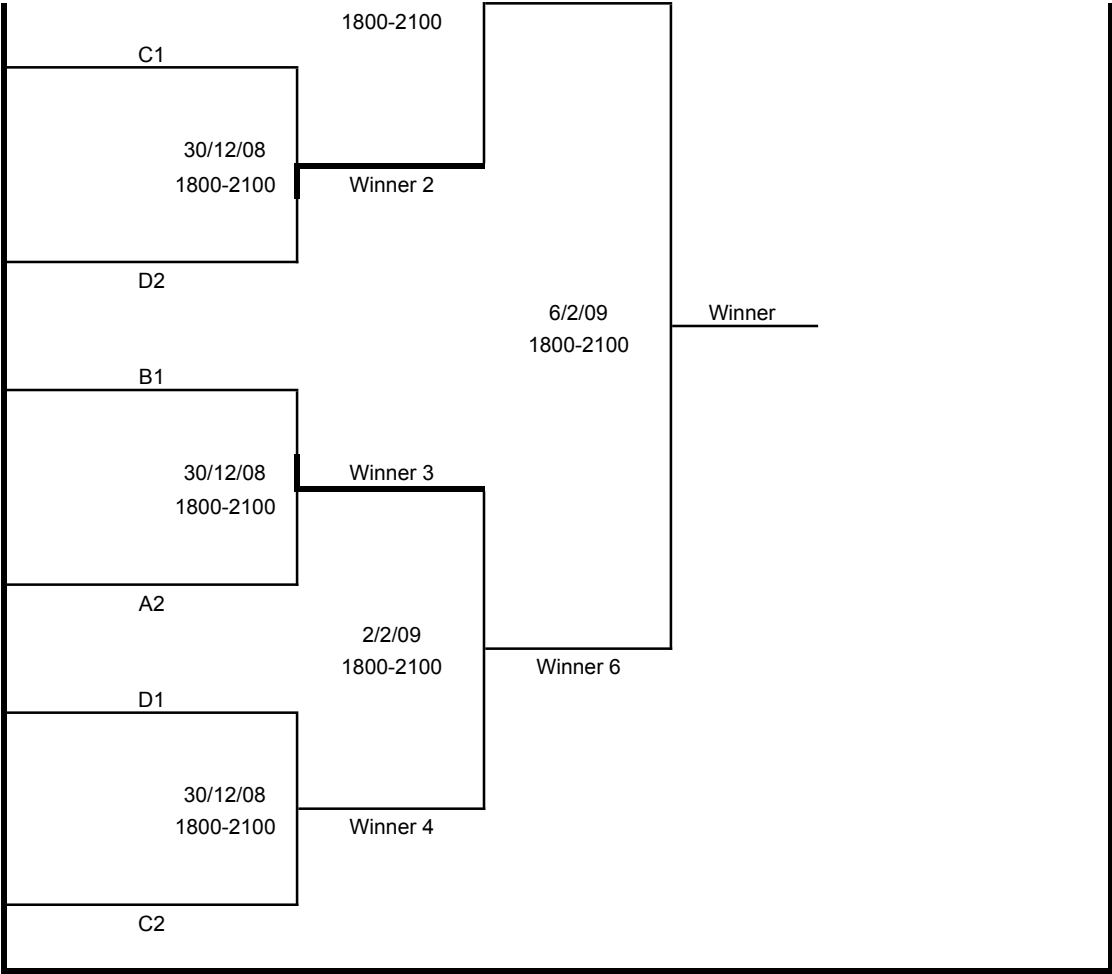

### TABLE TENNIS GROUP A

Venue: SRC Table Tennis Room

### TABLE TENNIS GROUP C

Venue: SRC Table Tennis Room

**TABLE TENNIS GROUP B**

Venue: SRC Table Tennis Room

**TABLE TENNIS GROUP D**

Venue: SRC Table Tennis Room