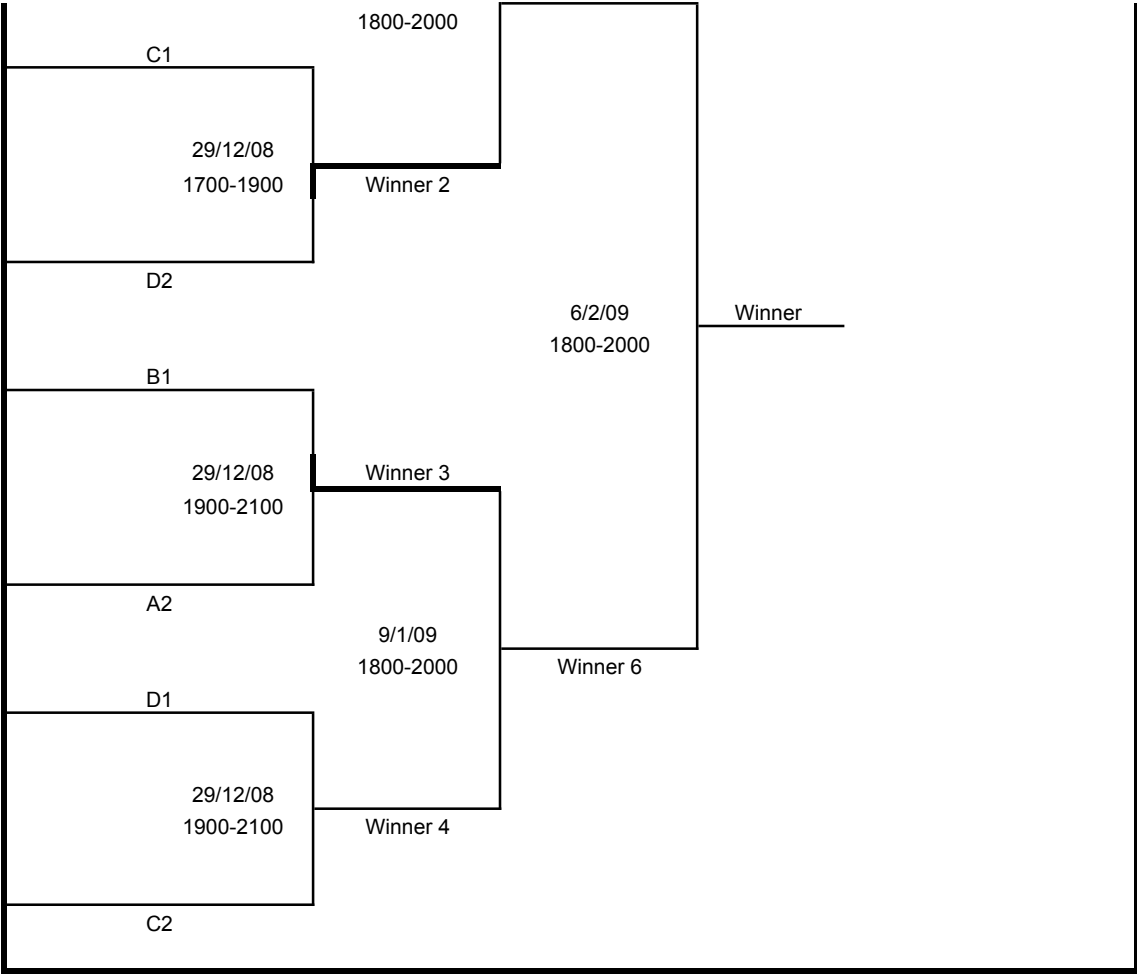

SQUASH GROUP A

SQUASH GROUP C

SQUASH GROUP B

Venue: SRC Squash Court

SQUASH GROUP D

Venue: SRC Squash Court

TABLE TENNIS GROUP A

Venue: SRC Table Tennis Room

TABLE TENNIS GROUP C

Venue: SRC Table Tennis Room

TABLE TENNIS GROUP B

Venue: SRC Table Tennis Room

TABLE TENNIS GROUP D

Venue: SRC Table Tennis Room

TENNIS GROUP A

TENNIS GROUP C

TENNIS GROUP B

TENNIS GROUP D

VOLLEYBALL (F) GROUP A

VOLLEYBALL (F) GROUP C

VOLLEYBALL (F) GROUP B

VOLLEYBALL (F) GROUP D

VOLLEYBALL (M) GROUP A

VOLLEYBALL (M) GROUP C

VOLLEYBALL (M) GROUP B

VOLLEYBALL (M) GROUP D

WATERPOLO GROUP A

WATERPOLO GROUP C

WATERPOLO GROUP B

WATERPOLO GROUP D