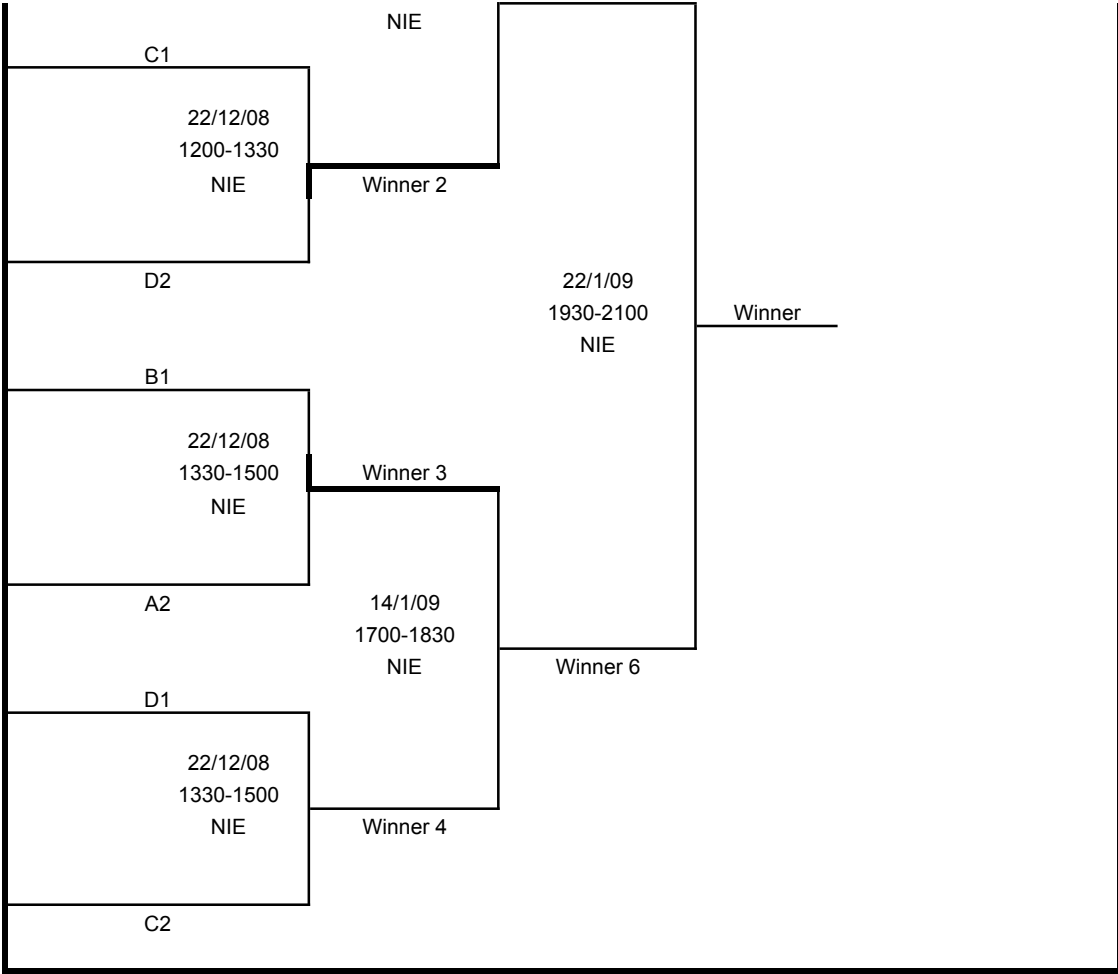

SQUASH GROUP A

SQUASH GROUP C

SQUASH GROUP B

Venue: SRC Squash Court

SQUASH GROUP D

Venue: SRC Squash Court

TABLE TENNIS GROUP A

Venue: SRC Table Tennis Room

TABLE TENNIS GROUP C

Venue: SRC Table Tennis Room

TABLE TENNIS GROUP B

Venue: SRC Table Tennis Room

TABLE TENNIS GROUP D

Venue: SRC Table Tennis Room

TENNIS GROUP A

TENNIS GROUP C

TENNIS GROUP B

TENNIS GROUP D

VOLLEYBALL (F) GROUP A

VOLLEYBALL (F) GROUP C

VOLLEYBALL (F) GROUP B

VOLLEYBALL (F) GROUP D

VOLLEYBALL (M) GROUP A

VOLLEYBALL (M) GROUP C

VOLLEYBALL (M) GROUP B

VOLLEYBALL (M) GROUP D

WATERPOLO GROUP A

WATERPOLO GROUP C

WATERPOLO GROUP B

WATERPOLO GROUP D