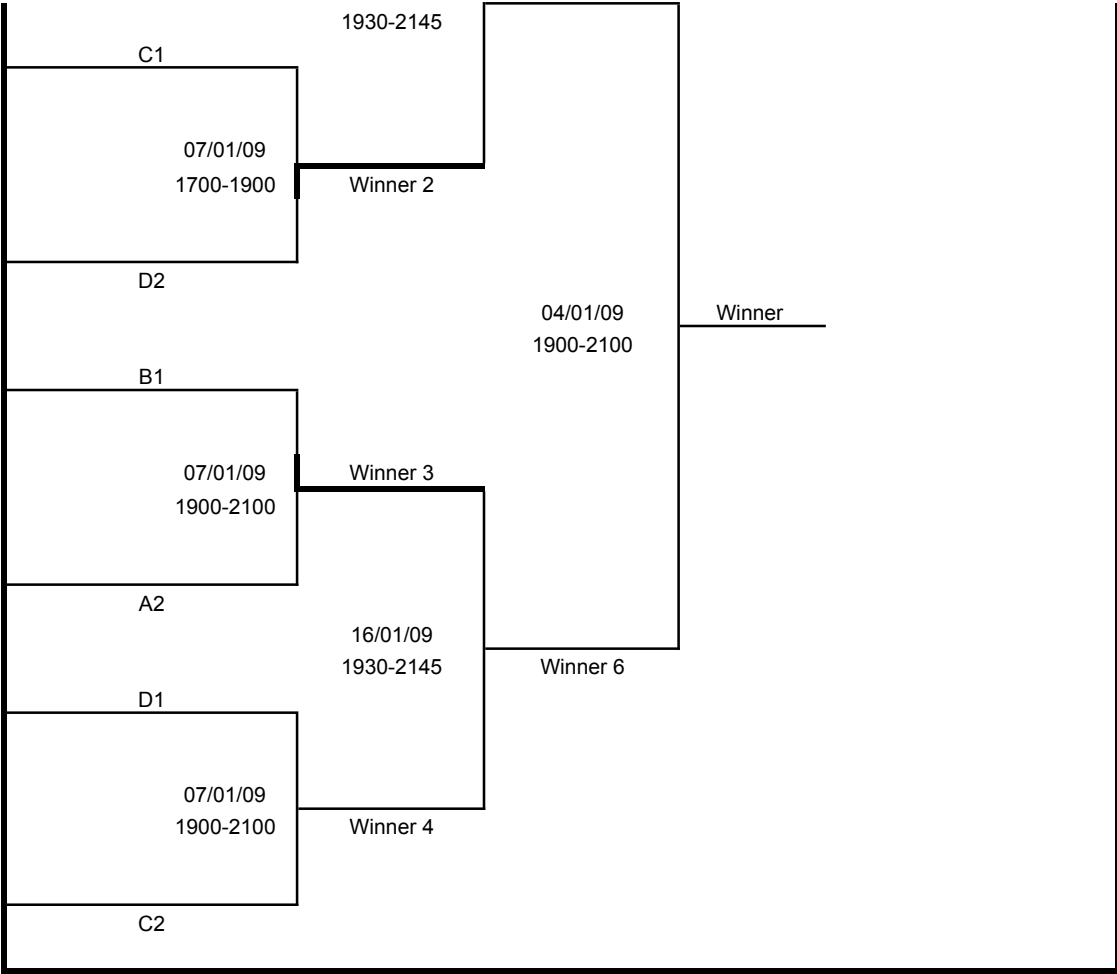

SQUASH GROUP A

SQUASH GROUP C

SQUASH GROUP B

Venue: SRC Squash Court

SQUASH GROUP D

Venue: SRC Squash Court

TABLE TENNIS GROUP A

Venue: SRC Table Tennis Room

TABLE TENNIS GROUP C

Venue: SRC Table Tennis Room

TABLE TENNIS GROUP B

Venue: SRC Table Tennis Room

TABLE TENNIS GROUP D

Venue: SRC Table Tennis Room

TENNIS GROUP A

TENNIS GROUP C