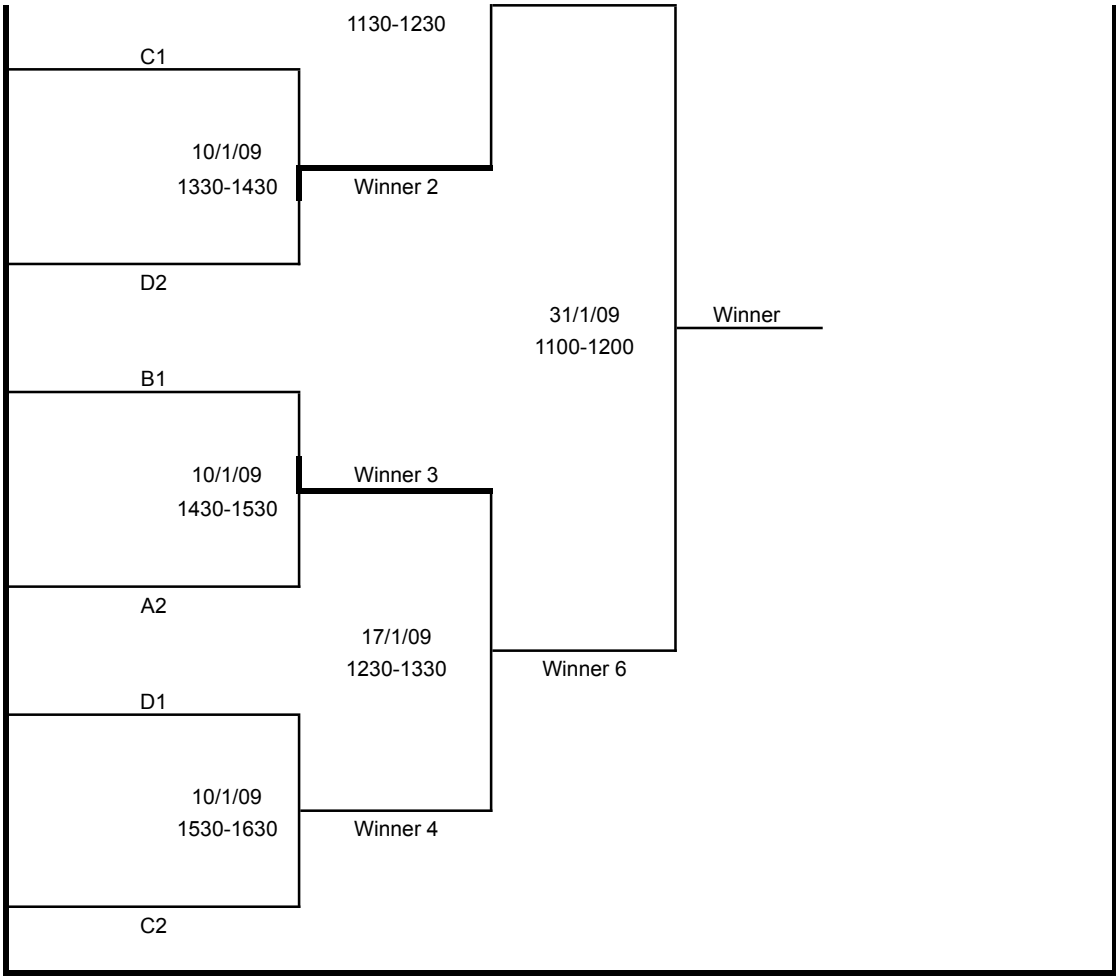

SQUASH GROUP A

SQUASH GROUP C

SQUASH GROUP B

Venue: SRC Squash Court

SQUASH GROUP D

Venue: SRC Squash Court

TABLE TENNIS GROUP A

Venue: SRC Table Tennis Room

TABLE TENNIS GROUP C

Venue: SRC Table Tennis Room

TABLE TENNIS GROUP B

Venue: SRC Table Tennis Room

TABLE TENNIS GROUP D

Venue: SRC Table Tennis Room

TENNIS GROUP A

TENNIS GROUP C

TENNIS GROUP B

TENNIS GROUP D

VOLLEYBALL (F) GROUP A

VOLLEYBALL (F) GROUP C

VOLLEYBALL (F) GROUP B

VOLLEYBALL (F) GROUP D

VOLLEYBALL (M) GROUP A

VOLLEYBALL (M) GROUP C

VOLLEYBALL (M) GROUP B

VOLLEYBALL (M) GROUP D

WATERPOLO GROUP A

WATERPOLO GROUP C

WATERPOLO GROUP B

WATERPOLO GROUP D