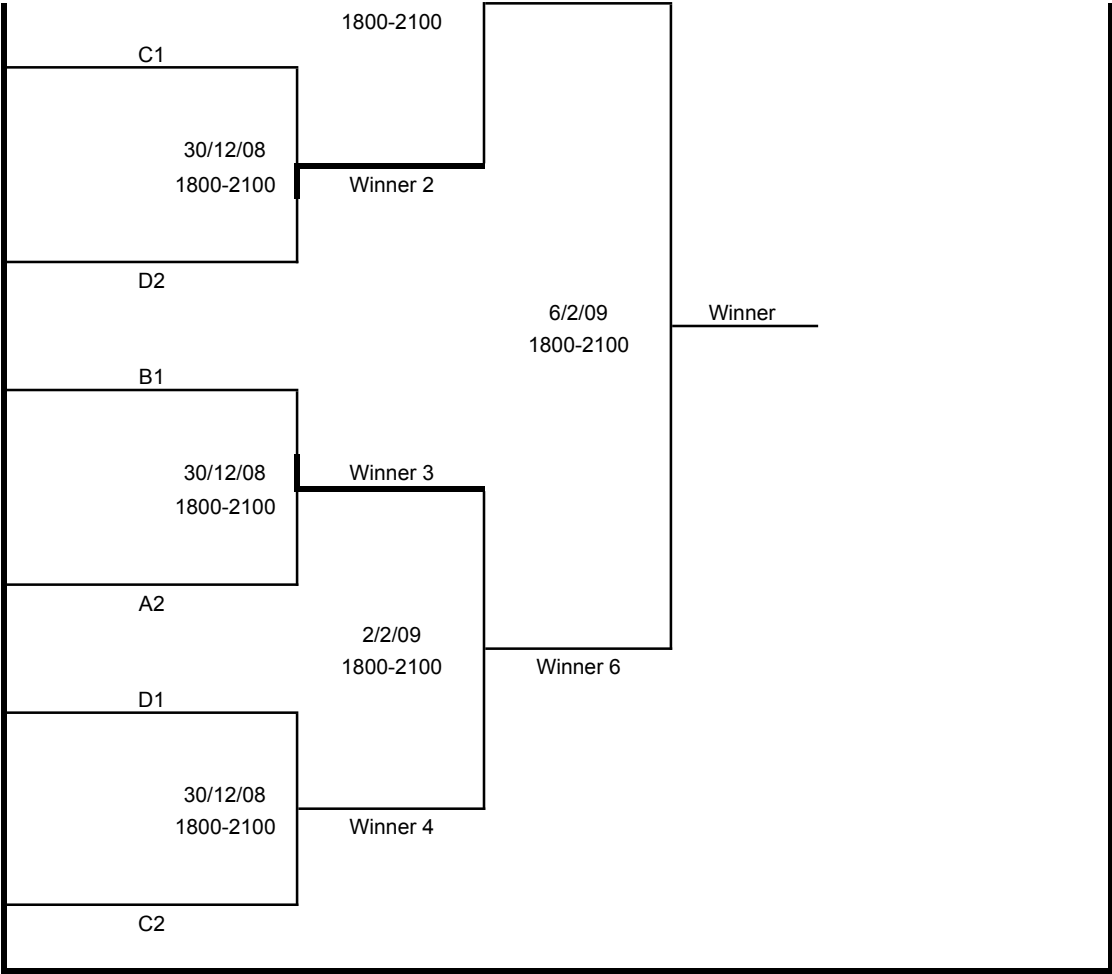

SQUASH GROUP A

SQUASH GROUP C

SQUASH GROUP B

Venue: SRC Squash Court

SQUASH GROUP D

Venue: SRC Squash Court

TABLE TENNIS GROUP A

Venue: SRC Table Tennis Room

TABLE TENNIS GROUP C

Venue: SRC Table Tennis Room

TABLE TENNIS GROUP B

Venue: SRC Table Tennis Room

TABLE TENNIS GROUP D

Venue: SRC Table Tennis Room

TENNIS GROUP A

TENNIS GROUP C

TENNIS GROUP B

TENNIS GROUP D

VOLLEYBALL (F) GROUP A

VOLLEYBALL (F) GROUP C

VOLLEYBALL (F) GROUP B

VOLLEYBALL (F) GROUP D

VOLLEYBALL (M) GROUP A

VOLLEYBALL (M) GROUP C

VOLLEYBALL (M) GROUP B

VOLLEYBALL (M) GROUP D

WATERPOLO GROUP A

WATERPOLO GROUP C

WATERPOLO GROUP B

WATERPOLO GROUP D