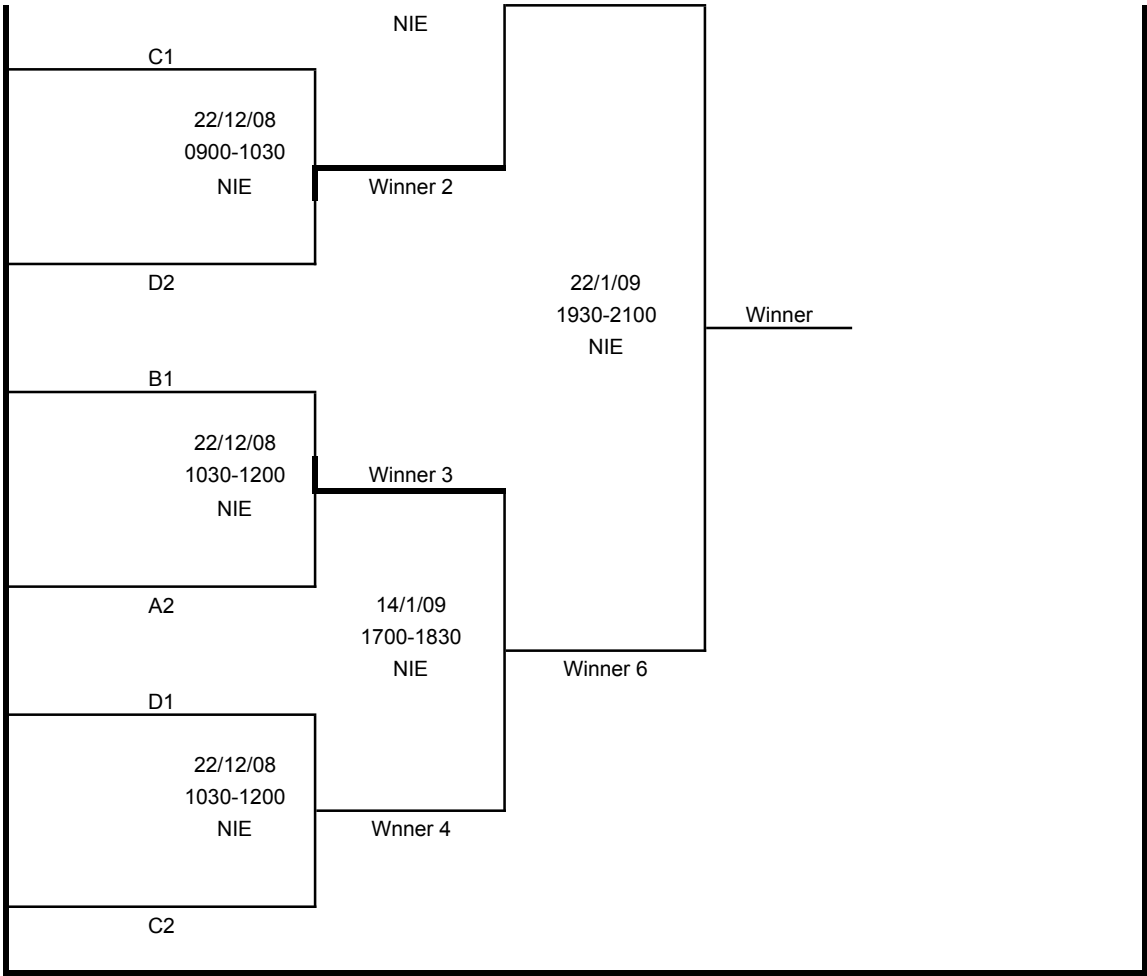

SQUASH GROUP A

SQUASH GROUP C

SQUASH GROUP B

Venue: SRC Squash Court

SQUASH GROUP D

Venue: SRC Squash Court

TABLE TENNIS GROUP A

Venue: SRC Table Tennis Room

TABLE TENNIS GROUP C

Venue: SRC Table Tennis Room

TABLE TENNIS GROUP B

Venue: SRC Table Tennis Room

TABLE TENNIS GROUP D

Venue: SRC Table Tennis Room

TENNIS GROUP A

TENNIS GROUP C

TENNIS GROUP B

TENNIS GROUP D

VOLLEYBALL (F) GROUP A

VOLLEYBALL (F) GROUP C

VOLLEYBALL (F) GROUP B

VOLLEYBALL (F) GROUP D

VOLLEYBALL (M) GROUP A

VOLLEYBALL (M) GROUP C

VOLLEYBALL (M) GROUP B

VOLLEYBALL (M) GROUP D

WATERPOLO GROUP A

WATERPOLO GROUP C

WATERPOLO GROUP B

WATERPOLO GROUP D